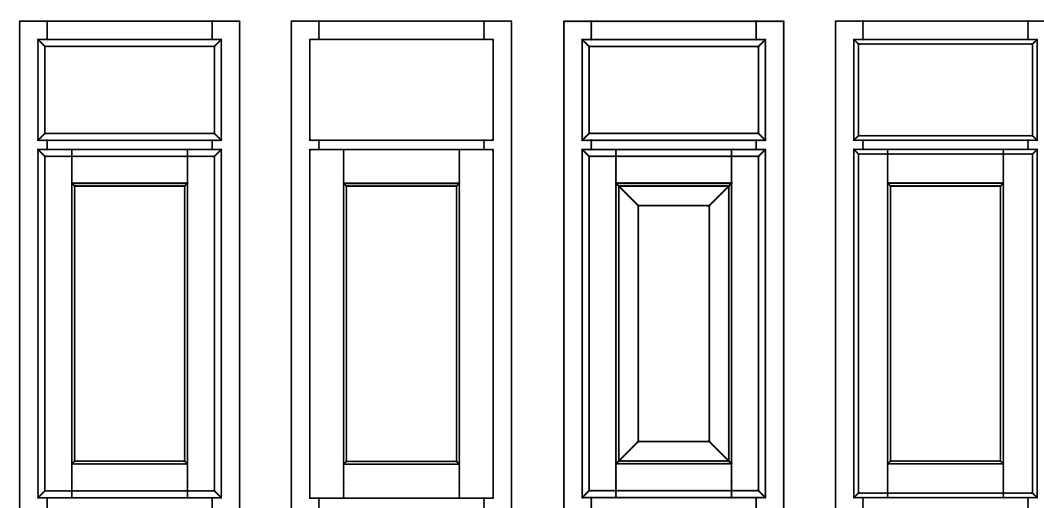

FILLMORE HARTFORD SHAKER RADISSON RAINIER