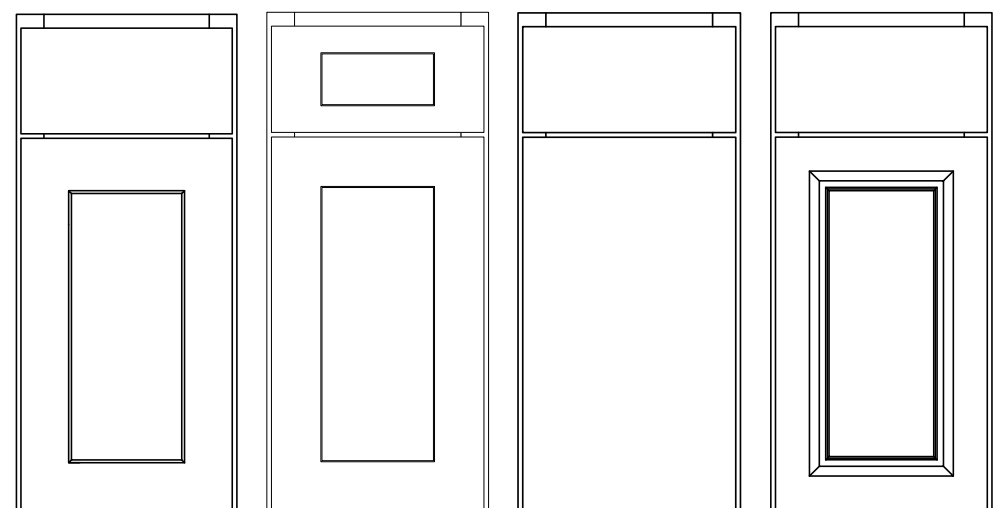

FRAMED CONSTRUCTION STYLES AND FINISHES

PAINTED DOOR STYLES

Full Overlay

CHANNING COVINGTON PERRYTON ROSSER

Standard Reveal