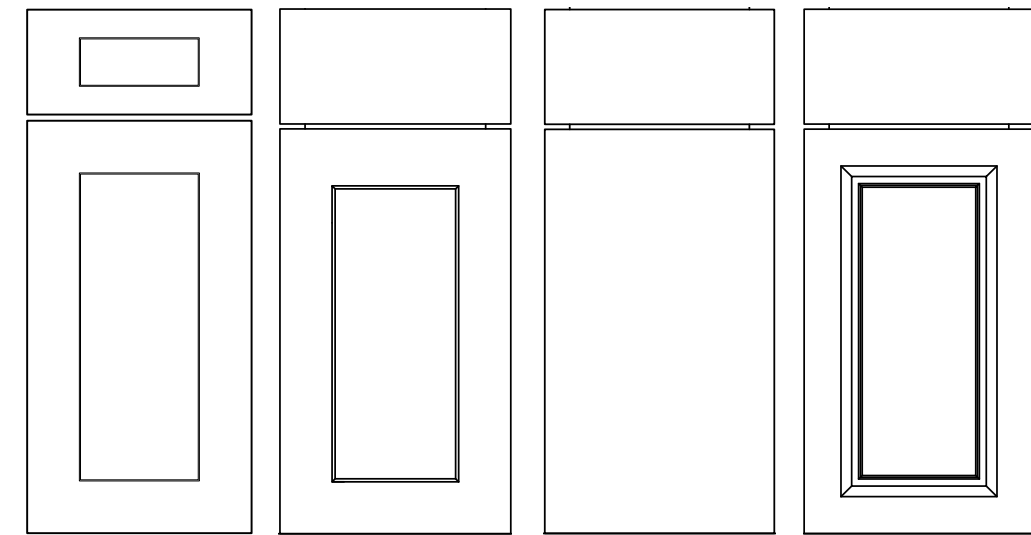

EUROPEAN FRAMELESS CONSTRUCTION STYLES AND FINISHES

PAINTED DOOR STYLES

CHATEAU COSTA PRATO RISANO