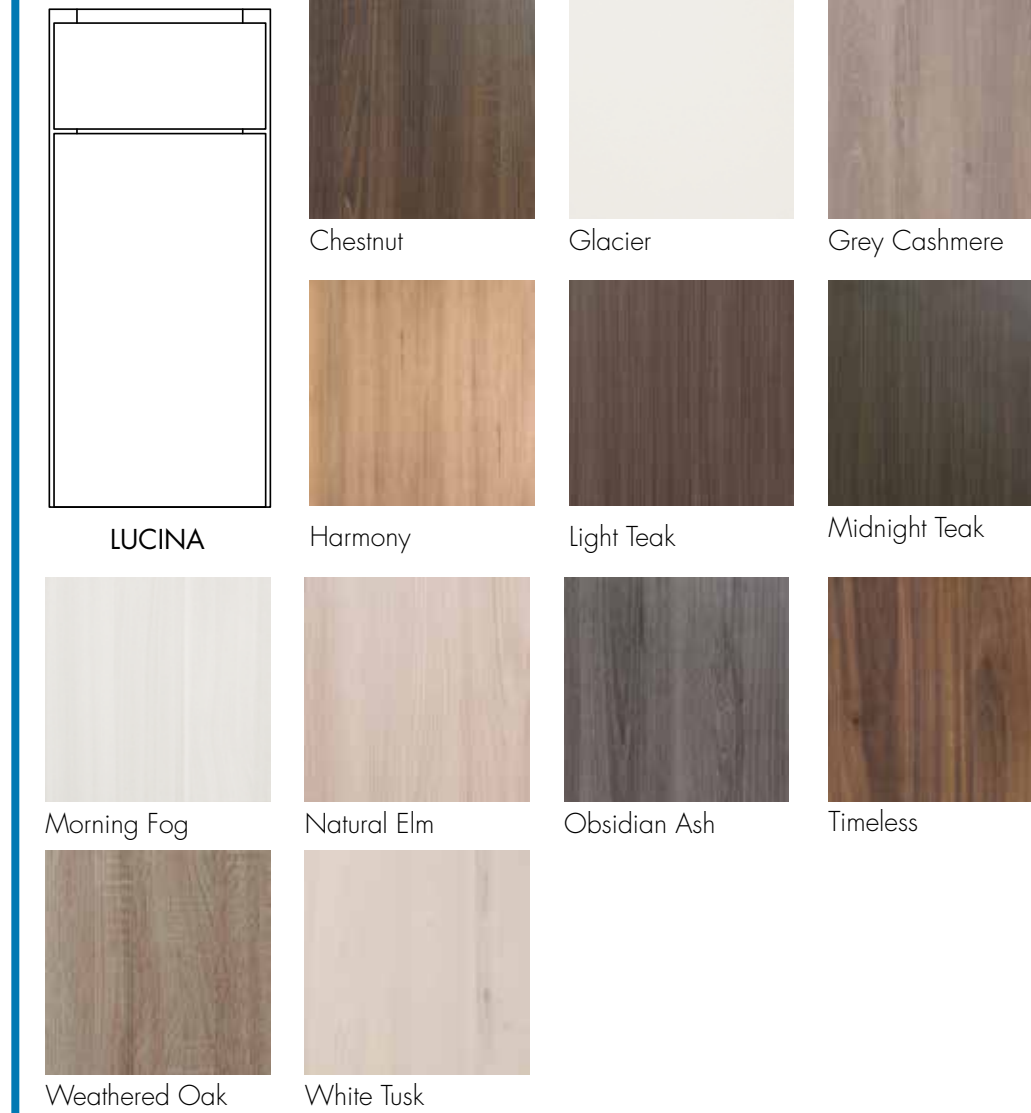

FRAMED CONSTRUCTION STYLES AND FINISHES

PAINTED DOOR STYLES

Full Overlay

CHANNING COVINGTON PERRYTON ROSSER

Standard Reveal

CANYON HARDIN RIDGELAND

Arbor Grey Graphite Linen Mid Grey

Midnight Navy Onyx Sagebrush TruWhite

Ash Caramel Chestnut Espresso Harvest Java

*Natural Oyster Sable

Maple doors are also available painted.
NOTE: Small or hairline cracks on painted wood product may become visible at connecting joints. Please refer to painted finish disclosure.

THERMOFOIL DOOR STYLES

Full Overlay

FOSTER MIDWAY SAVOY TAYLOR VANCOUVER SHELBY

SHELBY is not available in Driftwood, Linea Black, Sandy Alder, Vintage Grey, and Wood Grain White.

Standard Reveal

SHELBY

FRAMED UPGRADE OPTIONS

LAMINATE DOOR STYLE

Full Overlay

LUCINA

OAK DOOR STYLES

Standard Reveal

HUNTINGTON SHELDON

Natural