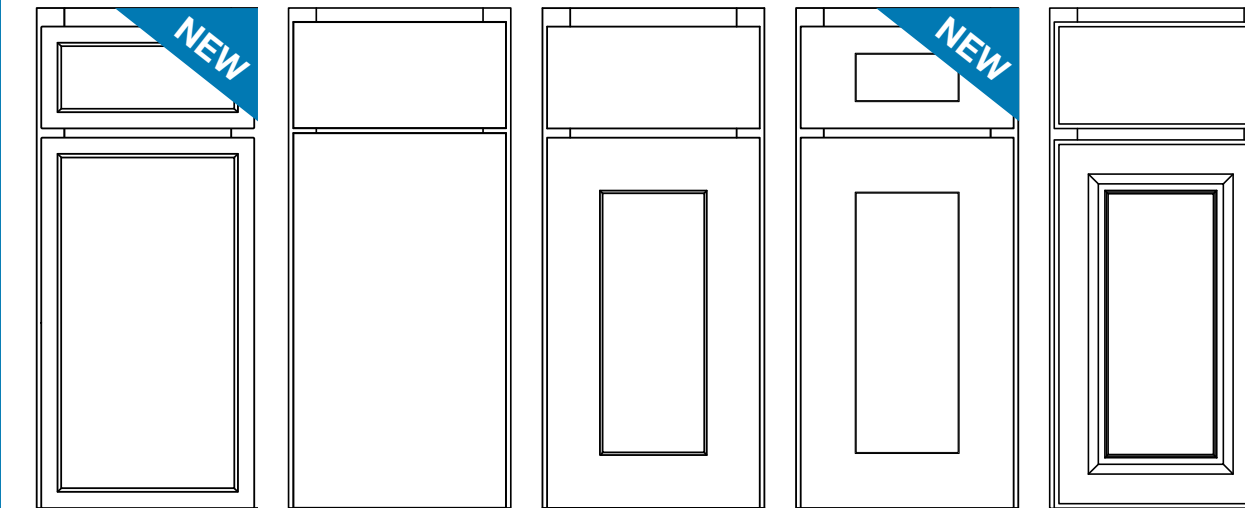

THERMOFOIL DOOR STYLES

Full Overlay

FOSTER MIDWAY SAVOY TAYLOR VANCOUVER SHELBY