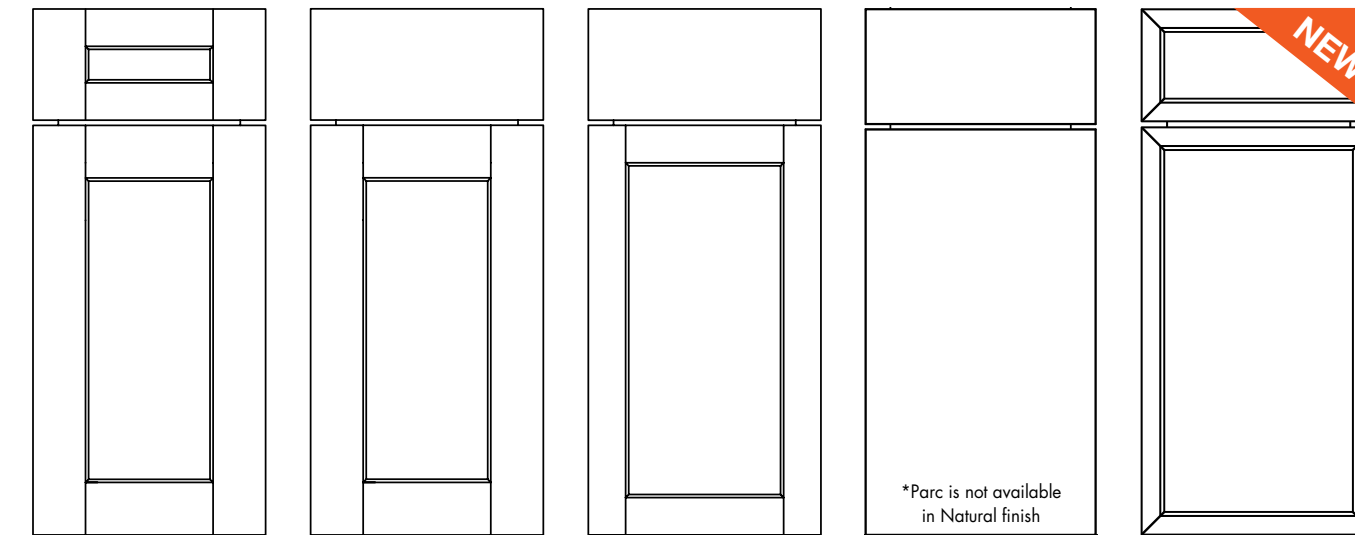

EUROPEAN FRAMELESS CONSTRUCTION STYLES AND FINISHES

PAINTED DOOR STYLES

CHATEAU COSTA PRATO RISANO

Arbor Grey Graphite Linen Mid Grey

Midnight Navy Onyx Sagebrush TruWhite

MAPLE DOOR STYLES

ALTO 5-PC ASTRA CAVA PARC SIENA