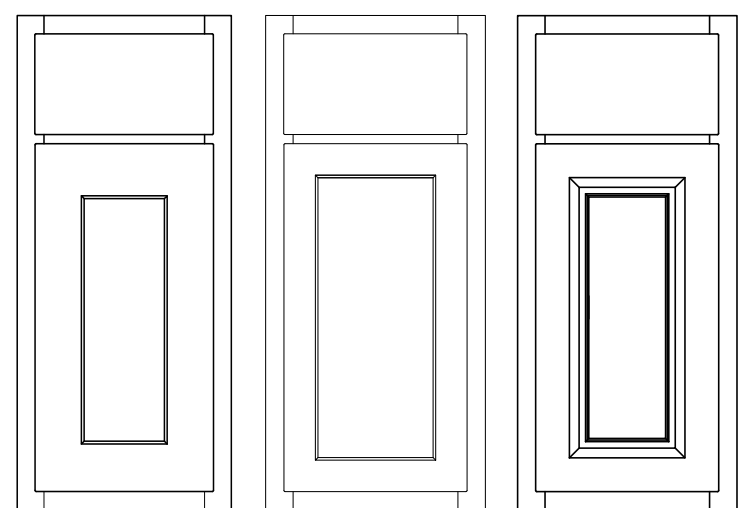

CANYON HARDIN RIDGELAND