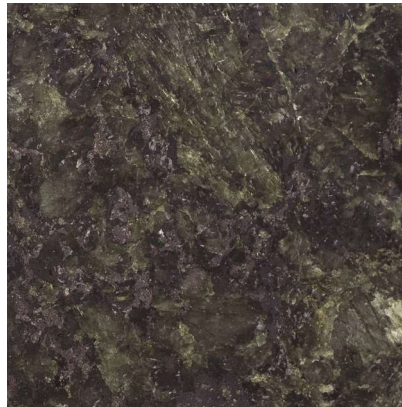

# GRANITE DECORATIVE COUNTERTOP SOLUTIONS

TIER 3

## Available in the following styles

*Baltic Brown*

*Black Pearl*

*Caledonia*

*Carioca Gold*

*Kashmire Cloud*

*Oriental Yellow*

*River White*