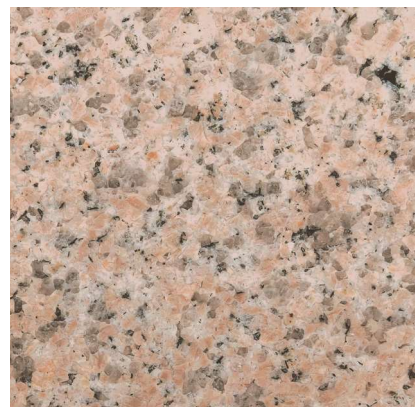

## Available in the following styles

*Baltic Brown*

*Black Pearl*

*Caledonia*

*Carioca Gold*

*Kashmire Cloud*

*Oriental Yellow*

*River White*

*SF Real*

*Shali Red*

[www.leedo.com](http://www.leedo.com) 866.GO.LEEDO

©2019 LEEDO CABINETY TIER 3 Granite 01/19  
Printed in the United States of America

NOTE: All photography and illustrations used in this literature sheet should be used for inspiration purposes only. The appearance of actual colors or textures may vary due to the printed publication process. Customers are urged to view an actual sample for a realistic representation of color tones.