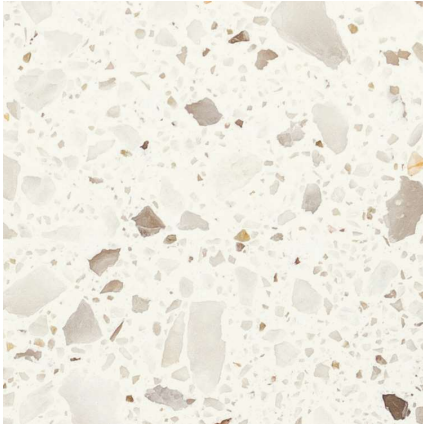

Features and benefits of PrismStone

- Natural luster with a deep, almost 3 dimensional appearance much like natural stone
- Available in both 2cm and 3cm thickness
- Consistent colors and patterns
- Non-porous material that resists stains or harboring bacteria
- Extremely dense and hardened material resistant to damages from impact, heat or scratches
- Requires no sealing like natural stone

Available in the following styles

Beach Pebble

Glacier Spark

Ocean Pebble