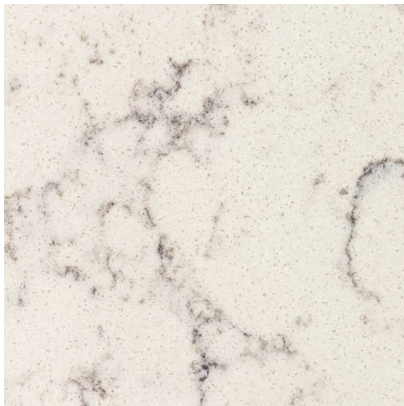

Features and benefits of PrismStone

- Natural luster with a deep, almost 3 dimensional appearance much like natural stone
- Available in both 2cm and 3cm thickness
- Consistent colors and patterns
- Non-porous material that resists stains or harboring bacteria
- Extremely dense and hardened material resistant to damages from impact, heat or scratches
- Requires no sealing like natural stone

Available in the following styles

Arctic Shadow

Autumn Brown

Black Eclipse

Cirrus White

Coastal Grey

Moon White

Mystic White

Nightfall Black

Powder White

Features and benefits of PrismStone

- Natural luster with a deep, almost 3 dimensional appearance much like natural stone
- Available in both 2cm and 3cm thickness
- Consistent colors and patterns
- Non-porous material that resists stains or harboring bacteria
- Extremely dense and hardened material resistant to damages from impact, heat or scratches
- Requires no sealing like natural stone

Available in the following styles

Rustic Taupe

Satin Grey

White Fog

White Latte