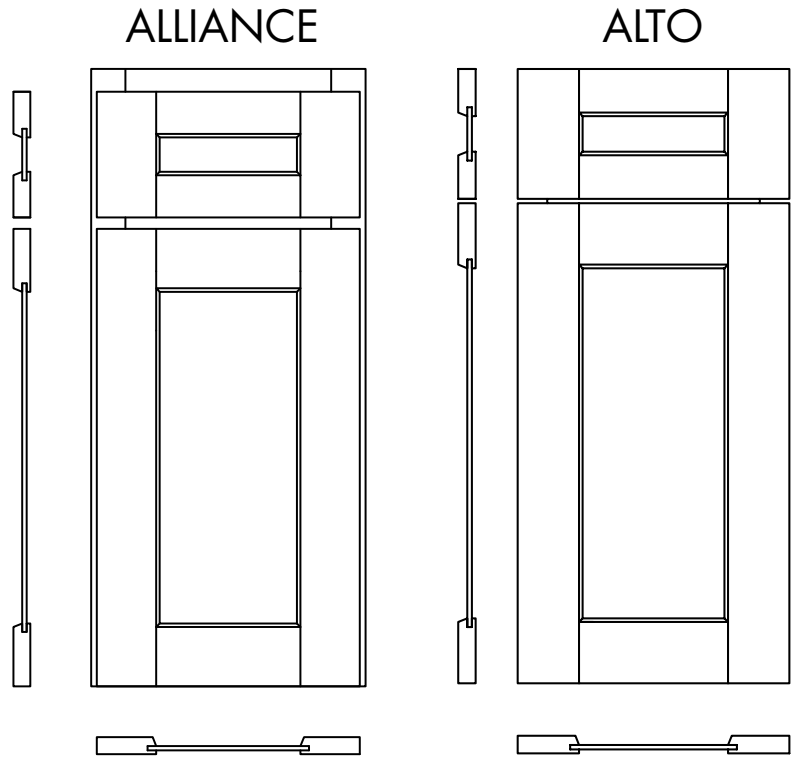

MAPLE DOOR STYLE

FRAMED CONSTRUCTION
FULL OVERLAY

EUROPEAN FRAMELESS
CONSTRUCTION
FULL OVERLAY

Maple has been the choice of wood for fine furniture craftsmanship for centuries. Maple is a strong wood with a subtle grain pattern and a smooth, uniform appearance that works well with both contemporary and traditional settings. Available in a wide selection of door styles and finishes, the natural beauty of our maple cabinetry will enhance the style and design of any home.

Features and benefits

- Flat panel shaker door style with oversized rails and stiles
- Hardwood door and drawer front
- Hardwood frame finished to match (Framed Only)
- Full overlay
- Five-piece drawer front
- Route for glass (RFG) door option available for wall cabinets. Doors prepared for glass do not include glass or glass fasteners.
- Hardware is required