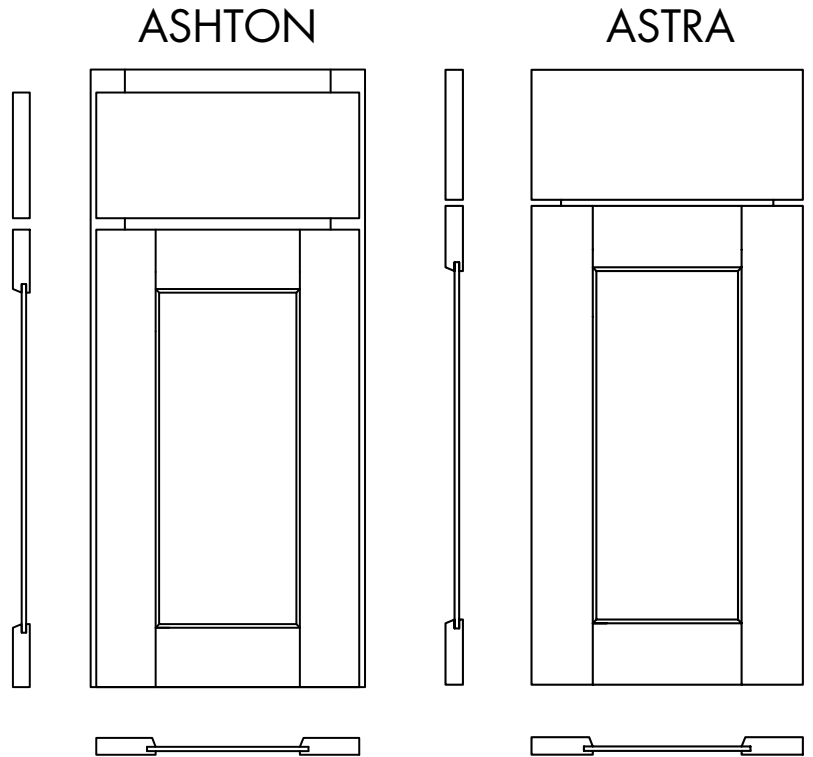

MAPLE DOOR STYLE

FRAMED CONSTRUCTION
FULL OVERLAY

EUROPEAN FRAMELESS
CONSTRUCTION
FULL OVERLAY

Maple has been the choice of wood for fine furniture craftsmanship for centuries. Maple is a strong wood with a subtle grain pattern and a smooth, uniform appearance that works well with both contemporary and traditional settings. Available in a wide selection of door styles and finishes, the natural beauty of our maple cabinetry will enhance the style and design of any home.

Features and benefits

- Flat panel shaker door style with oversized rails and stiles
- Hardwood door and drawer front
- Hardwood frame finished to match (Framed Only)
- Full overlay
- Route for glass (RFG) door option available for wall cabinets. Doors prepared for glass do not include glass or glass fasteners.
- Hardware is required