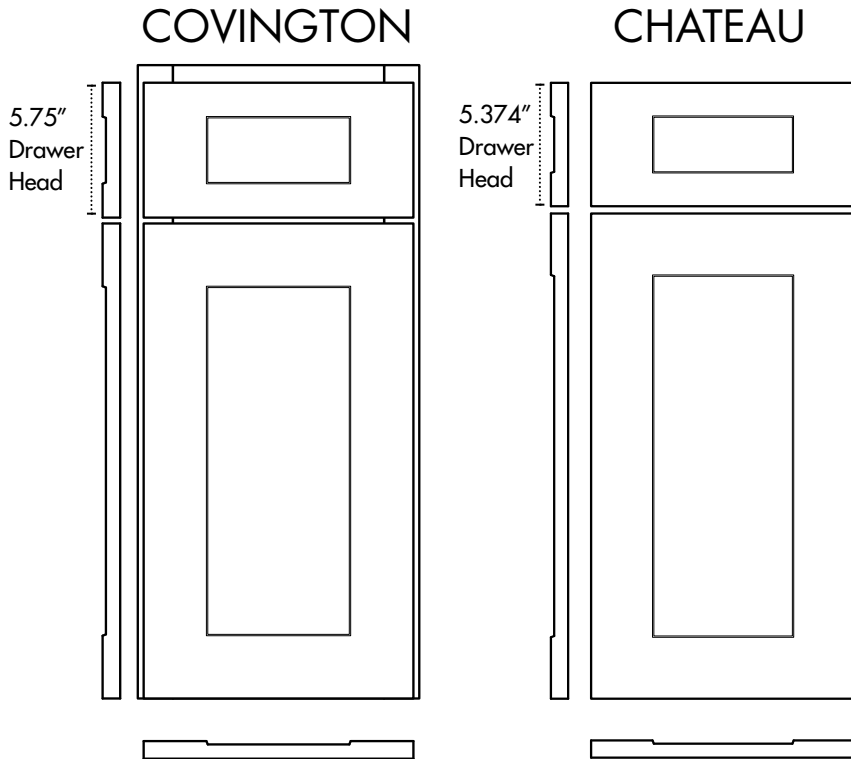

## PAINTED DOOR STYLE

FRAMED CONSTRUCTION  
FULL OVERLAY

EUROPEAN FRAMELESS  
CONSTRUCTION  
FULL OVERLAY

Our enamel painted door styles start with a dense fiberboard that provides the perfect canvas for painted cabinetry. The end product is visually superior to painted wood products that can have visible grain patterns and cracks at door joints. Timeless and suitable for any décor, painted cabinetry is always in style.

### Features and benefits

- Shaker door style with routed drawer front
- 3/4" thick fiberboard door and drawer front
- Solid wood frame finished to match (Framed only)
- Durable and easy to clean
- Full overlay
- Color matching back
- Route for glass (RFG) door option available for wall cabinets. Doors prepared for glass do not include glass or glass fasteners.
- Hardware is required