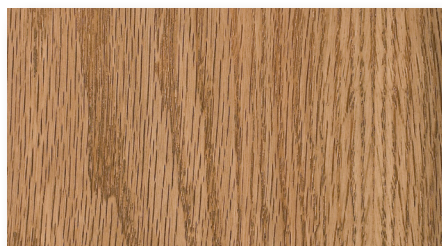

OAK DOOR STYLE

FRAMED CONSTRUCTION STANDARD REVEAL

Oak hardwood has a pronounced grain pattern and texture that proudly displays the beauty of natural wood. These inherent characteristics of oak help to mask minor dents and scratches. This classic wood and its unique visual qualities have made it a popular choice for traditional décor.

HUNTINGTON

shown in Natural

Available in the following colors

Ash

Espresso

Grey Cashmere

Java

Natural