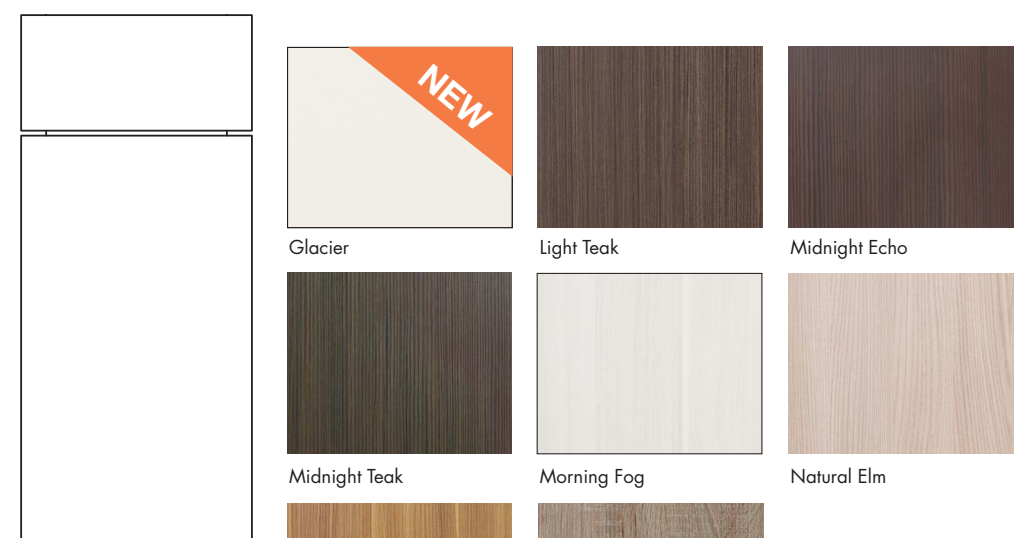

LAMINATE DOOR STYLE

LUCERNE

Glacier   Light Teak   Midnight Echo
Midnight Teak   Morning Fog   Natural Elm
Texas Cypress   Weathered Oak