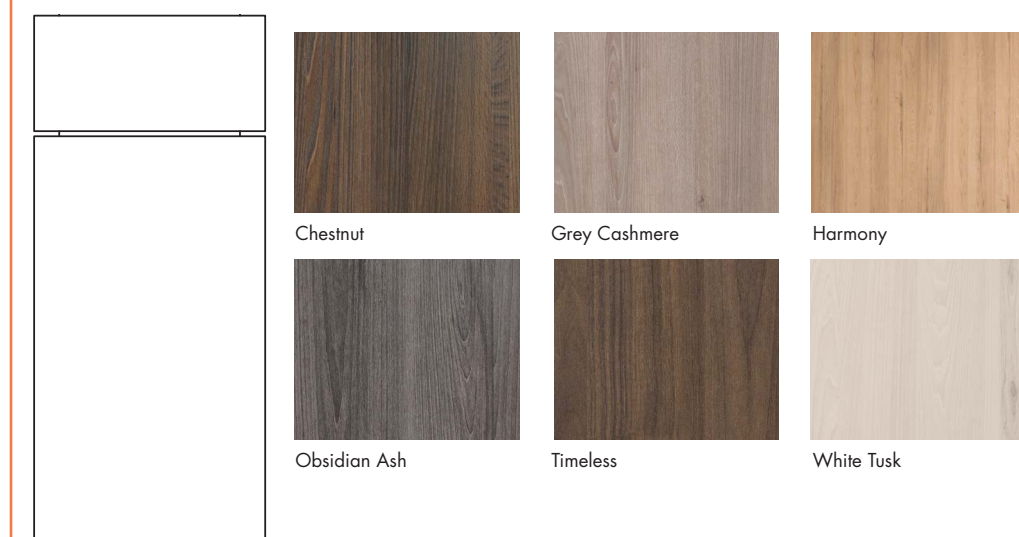

TRUTOUCH DOOR STYLE

LUGANO

Chestnut   Grey Cashmere   Harmony
Obsidian Ash   Timeless   White Tusk