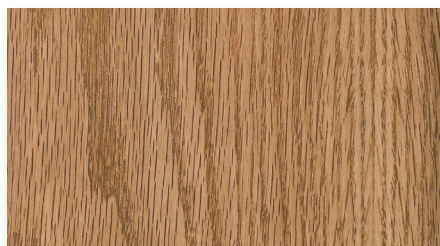

## FRAMED CONSTRUCTION STANDARD REVEAL

Oak hardwood has a pronounced grain pattern and texture that proudly displays the beauty of natural wood. These inherent characteristics of oak help to mask minor dents and scratches. This classic wood and its unique visual qualities have made it a popular choice for traditional décor.

### SHELDON

*shown in Grey Cashmere*

### Available in the following colors

Ash

Espresso

Grey Cashmere

Java

Natural